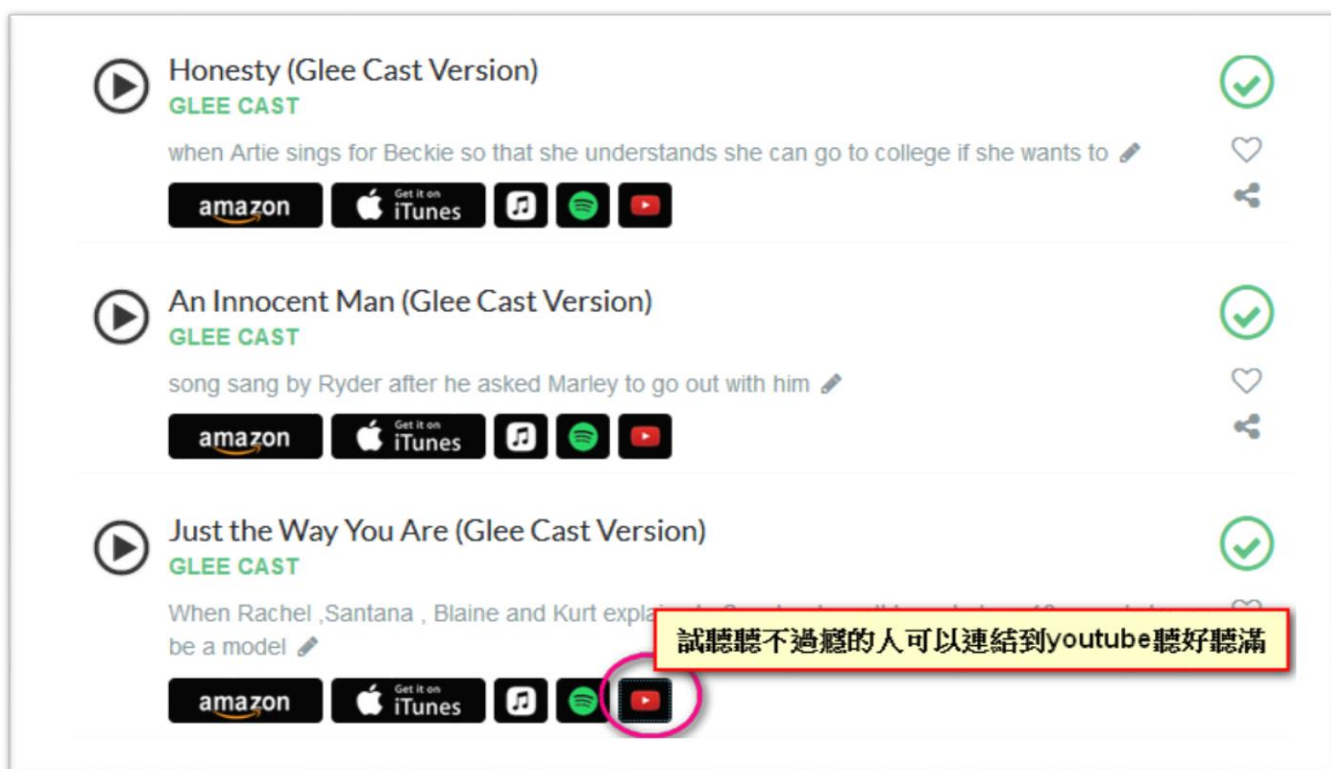

(若要找的歌曲為第一季，就選擇"Season 1")，點選 Season 1 之後，可以看到該季所有的集數及各集標題。

The screenshot shows the Glee page on the Tunefind website. At the top, there is a banner image of the Glee cast with the word "Glee" and a "SEASON 1" dropdown menu. Below the banner, it says "Not Currently Airing" and "The last episode of Glee, 'Dreams Come True', aired on 20 Mar 2015 as season 6 episode 13." Underneath, there is a section titled "Browse Songs by Season". The "Season 1" option is circled in pink, and a yellow box with a red border contains the text "要找的是第一季的歌曲就點選season1". To the right of "Season 1" are the statistics "22 episodes" and "206 songs". Below "Season 1" is the "Season 2" option with "22 episodes" and "159 songs".

然後就能看到該季的所有集數列表，在右側會顯示該集數收集了幾首歌曲，有些可能連一首都沒有。要找的歌曲出現在第幾集，那就點選 S?E? 看到該集完整的歌曲清單

This screenshot is similar to the one above, showing the Glee page on Tunefind. The "Season 1" option is highlighted with a red arrow pointing to the "206 songs" text. The page layout is identical to the previous screenshot, showing the Glee cast banner, the "Not Currently Airing" notice, and the "Browse Songs by Season" section with "Season 1" and "Season 2" options.

再點入就能看到歌曲列表，有提供歌名、演唱者、音樂出現時的相關劇情描述，下方還有附上 YouTube、Spotify 連結可試聽完整版本，或是直接透過 amazon、iTunes 付費購買歌曲。

☆ 每集的清單是依照歌曲在劇裡出現的先後次序來排列，如果是比較後面才出現的歌，就不需要從第一首開始試聽啦！

這首剛好直接可以找到相關的影片連結很不賴

The image shows a YouTube video player interface. At the top, the YouTube logo and the video title "Glee Cast Just the Way You Are (Glee Cast Version)" are visible. The video player itself shows a scene from the TV show Glee, with the cast performing a dance on a stage. The video progress bar indicates that the video is at 1:45 out of 2:32. Below the video player, the title "GLEE - Just The Way You Are (Full Performance) HD" is displayed, along with the view count "觀看次數: 1,514,263". There are also icons for likes (1萬), comments (144), and sharing options.