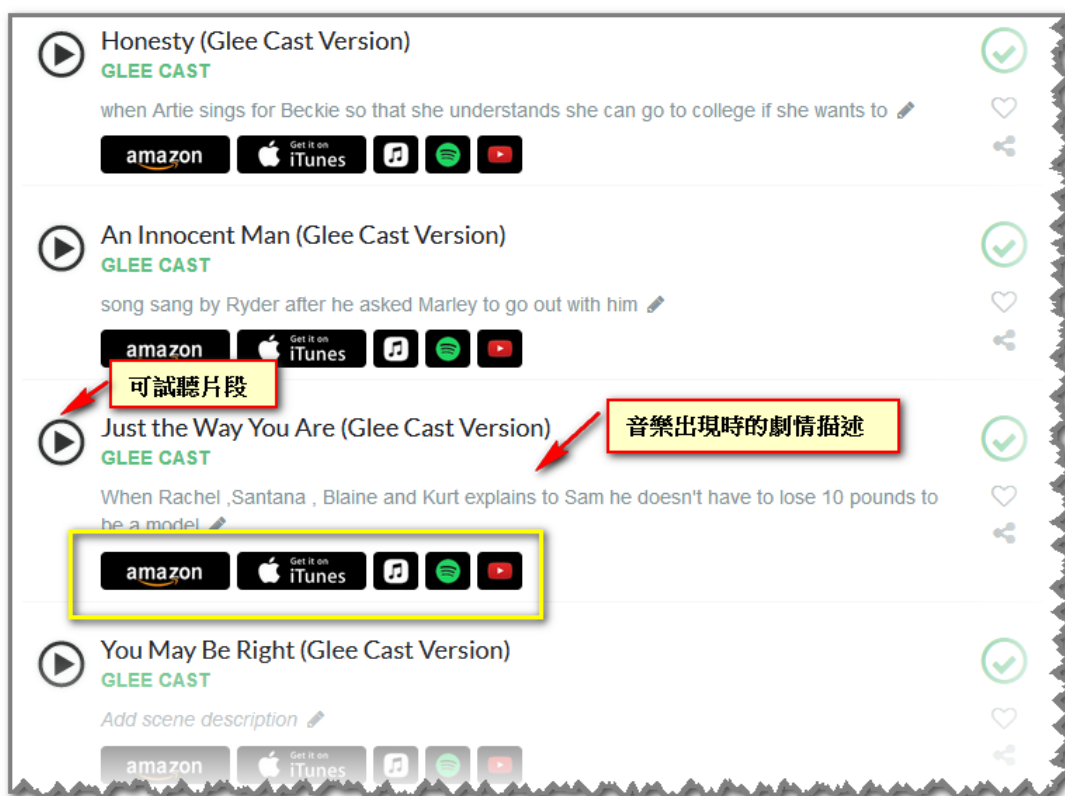

再點入就能看到歌曲列表，有提供歌名、演唱者、音樂出現時的相關劇情描述，下方還有附上 YouTube、Spotify 連結可試聽完整版本，或是直接透過 amazon、iTunes 付費購買歌曲。